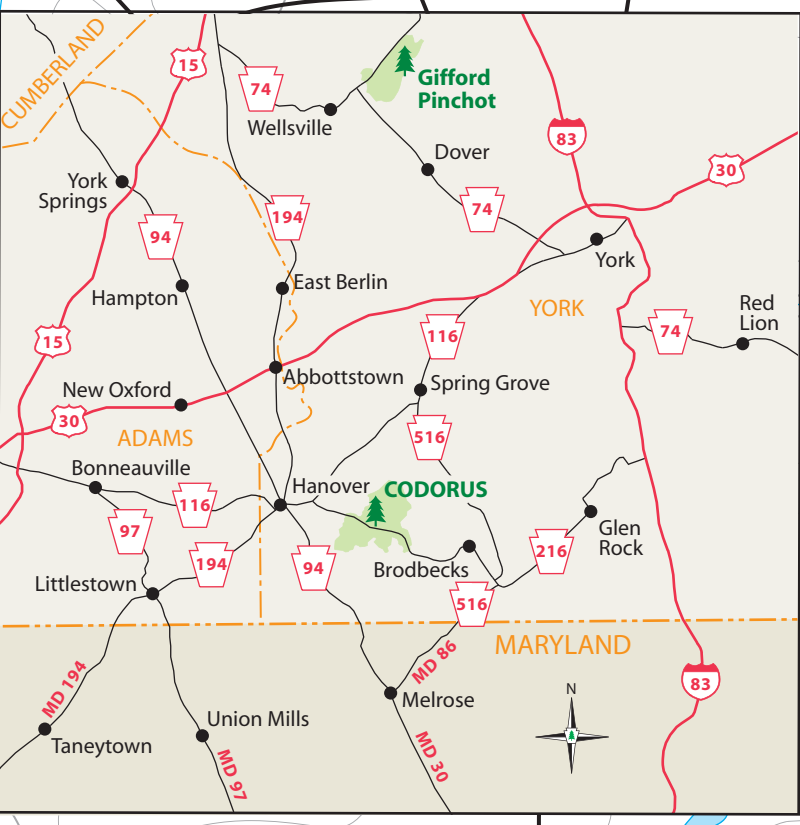

CODORUS STATE PARK

- | | |
|------------------------------|----------------------------------|
| Park Office | Camping |
| Contact Station | Ice Skating |
| Blue Symbols Mean Accessible | Sledding Area |
| Public Phone | Marina |
| Restrooms | Sail Boat Dry Dock |
| Showerhouse/Restrooms | Boat Launch |
| Amphitheater | Boat Rental |
| Food Concession | Hiking Trail |
| Picnic Area | Bridle Trail |
| Picnic Pavilion | Parking |
| Wayside | Unpaved Road |
| Overlook | State Park No Hunting |
| Gate | State Park Hunting |
| | CONTOURS ARE ON 50 FT. INTERVALS |