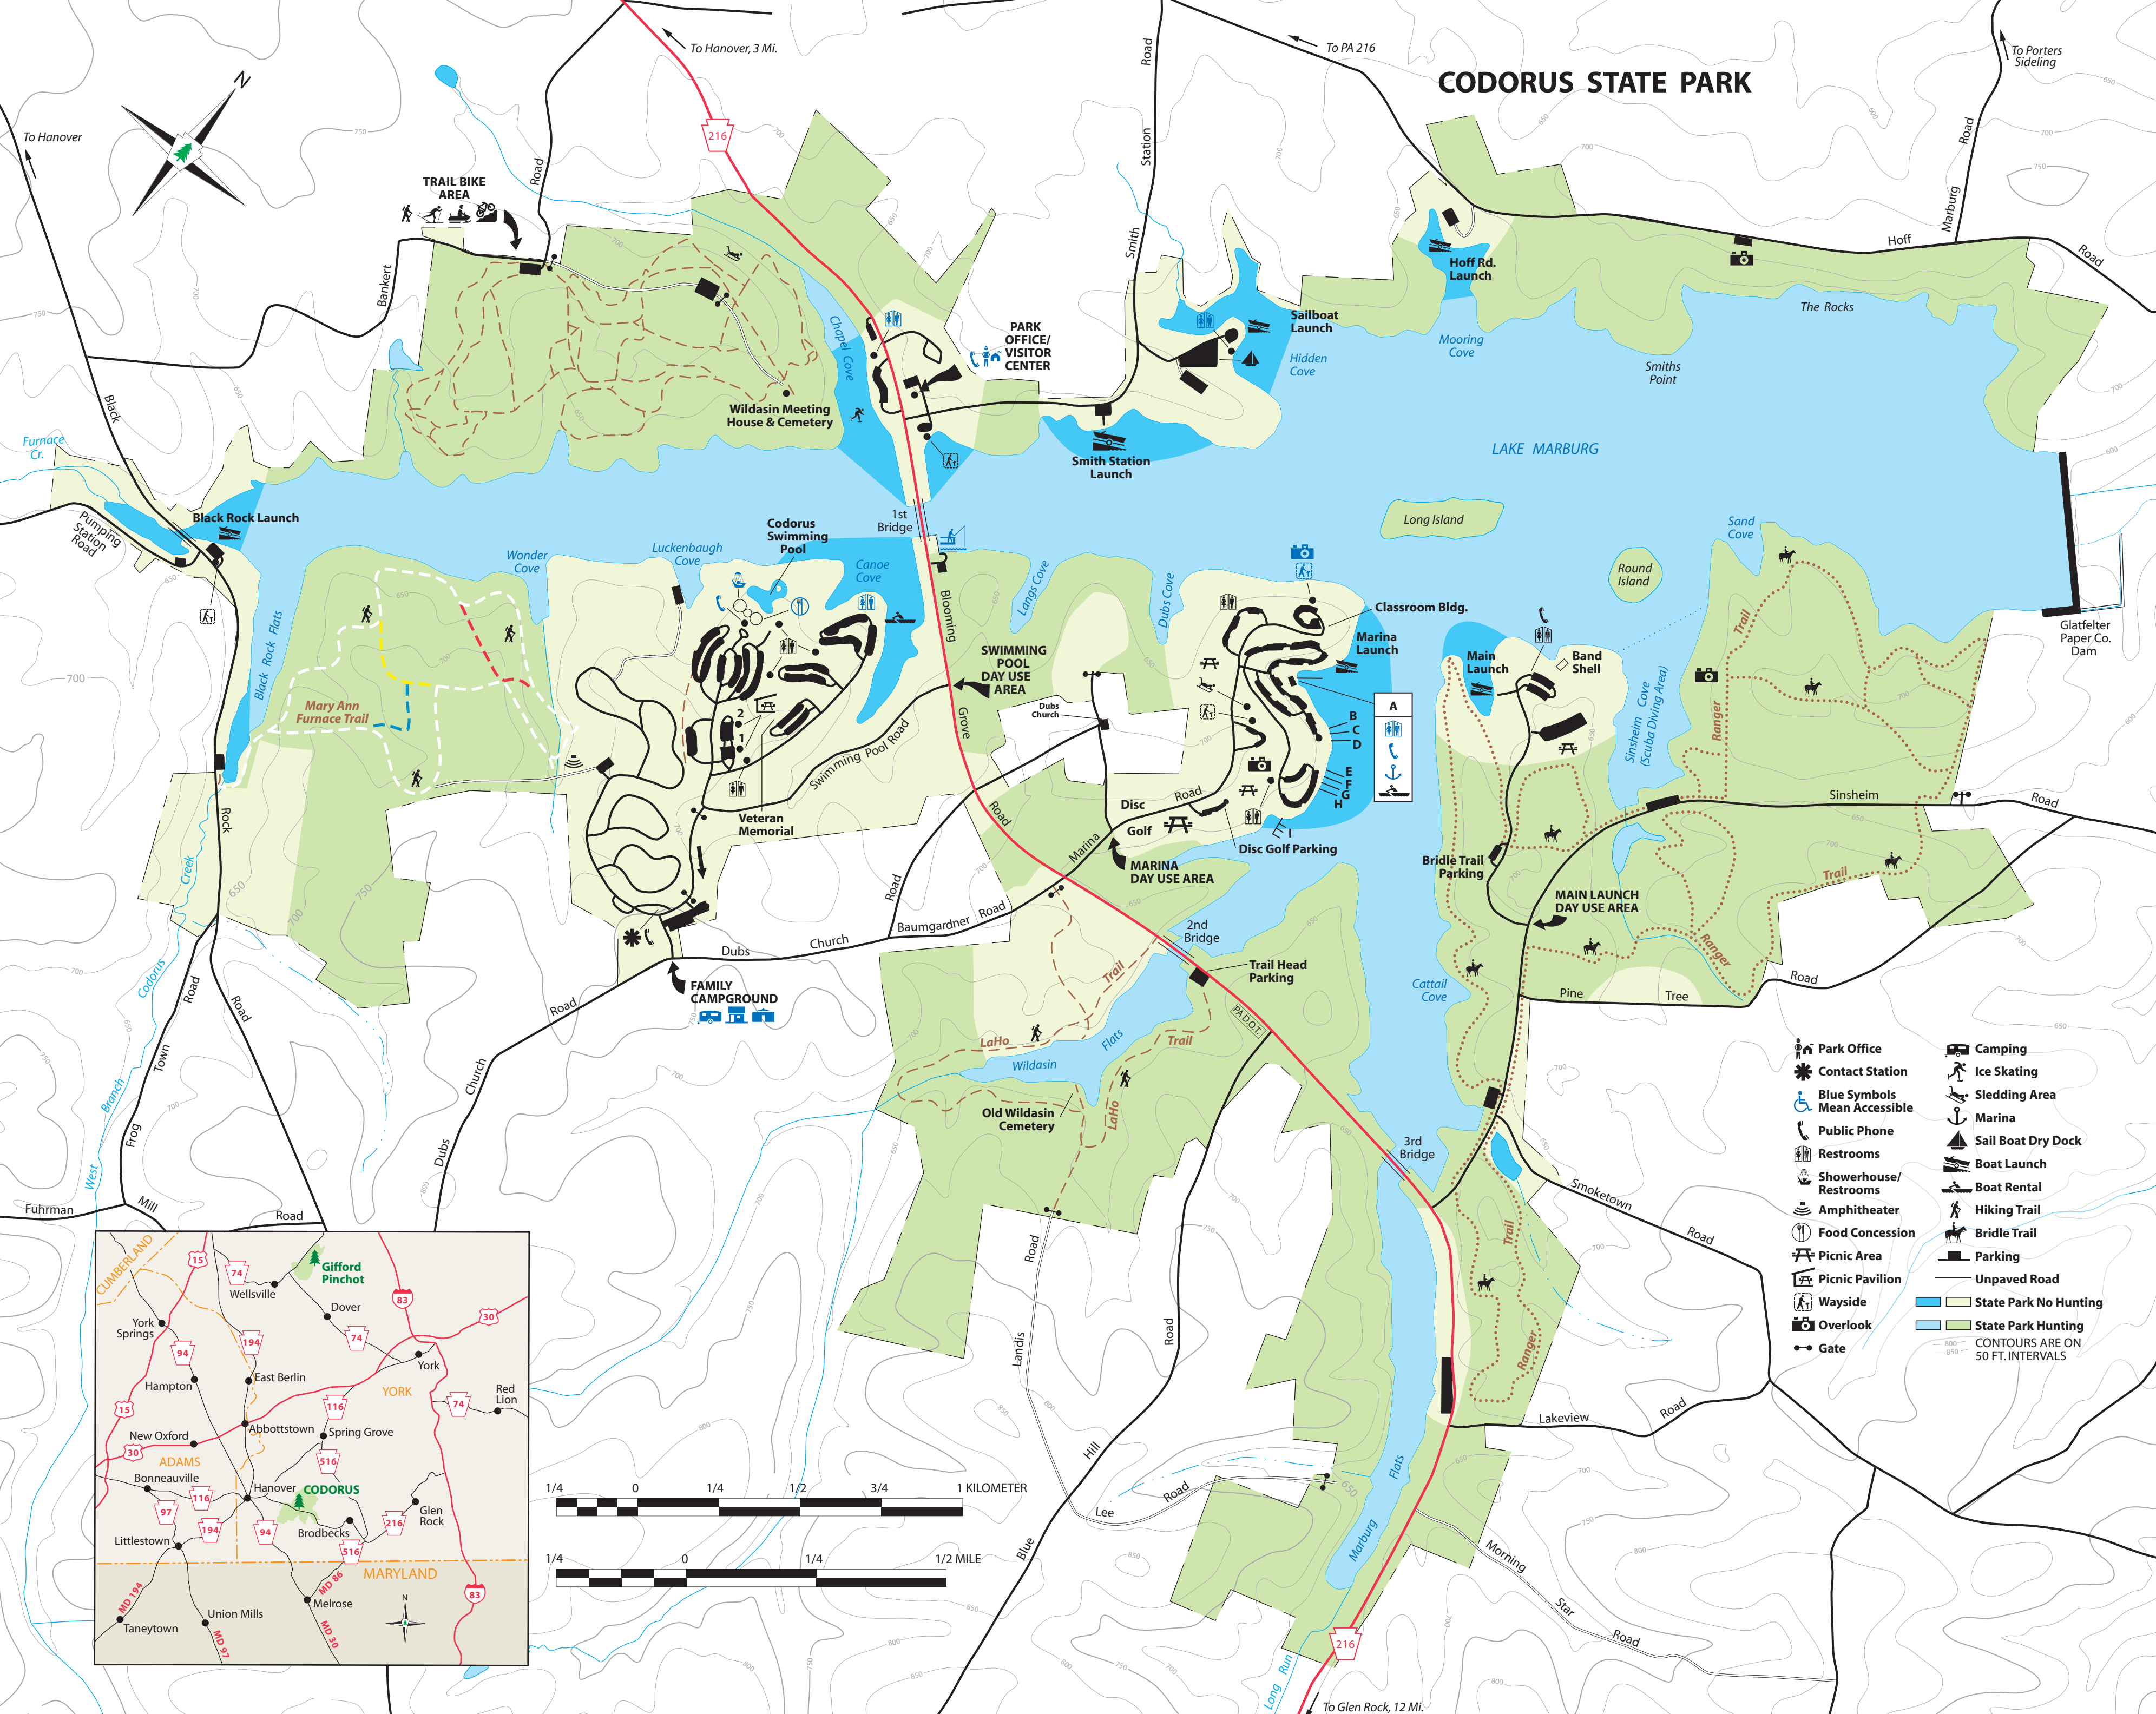

CODORUS STATE PARK

- | | |
|------------------------------|----------------------------------|
| Park Office | Camping |
| Contact Station | Ice Skating |
| Blue Symbols Mean Accessible | Sledding Area |
| Public Phone | Marina |
| Restrooms | Sail Boat Dry Dock |
| Showerhouse/Restrooms | Boat Launch |
| Amphitheater | Boat Rental |
| Food Concession | Hiking Trail |
| Picnic Area | Bridle Trail |
| Picnic Pavilion | Parking |
| Wayside | Unpaved Road |
| Overlook | State Park No Hunting |
| Gate | State Park Hunting |
| | CONTOURS ARE ON 50 FT. INTERVALS |